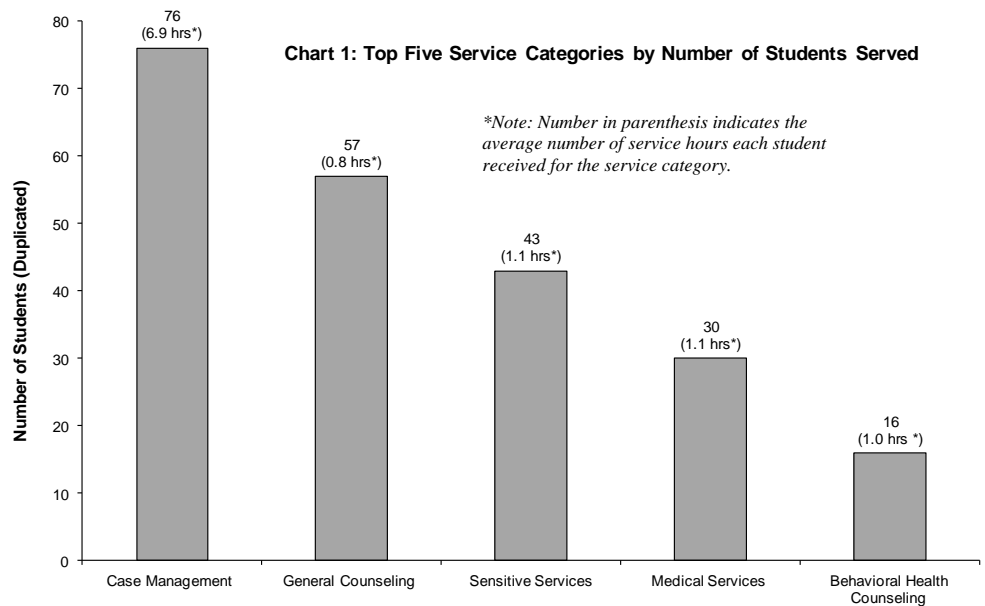

Hilltop Special Service Center Wellness Program SERVICE SUMMARY OF 2012-2013 SCHOOL YEAR

Total Number of Youth Served

80 [Non-Duplicated]

148% of 54 (the student population at Hilltop in 12-13)^

Total Number of Service Hours Provided

662 (an average of 8.3 hours per student)

TYPES OF SERVICE

- The top three most accessed services were *Case Management* (95% of all youth served), *General Counseling* (71%), and *Sensitive Services* (54%). The top five service categories are shown in Chart 1.
- The most time intensive service provided was *Case Management* where youth received an average of 6.9 hours of services.