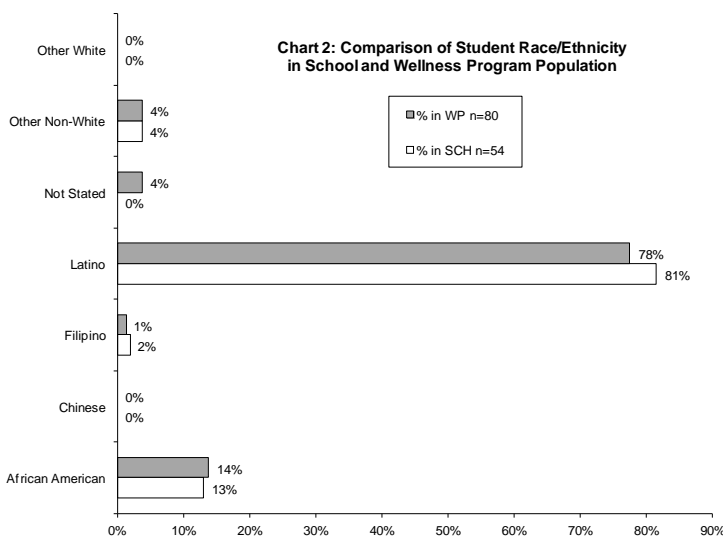

662 (an average of 8.3 hours per student)

TYPES OF SERVICE

- The top three most accessed services were *Case Management* (95% of all youth served), *General Counseling* (71%), and *Sensitive Services* (54%). The top five service categories are shown in Chart 1.
- The most time intensive service provided was *Case Management* where youth received an average of 6.9 hours of services.

PARTICIPANT DEMOGRAPHICS

- Demographic data on the racial/ethnic groups served are presented in Chart 2. Latino students made up 78% of the students served, African American students made up 14% of the students served and Other Non-White made up 4% of the students served.
- All of the students served were female students (Chart 3).