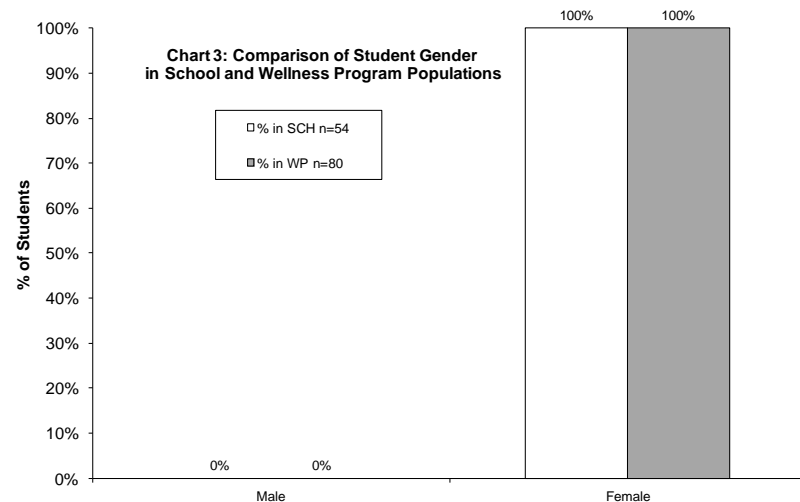

662 (an average of 8.3 hours per student)

TYPES OF SERVICE

- The top three most accessed services were *Case Management* (95% of all youth served), *General Counseling* (71%), and *Sensitive Services* (54%). The top five service categories are shown in Chart 1.
- The most time intensive service provided was *Case Management* where youth received an average of 6.9 hours of services.

PARTICIPANT DEMOGRAPHICS

- Demographic data on the racial/ethnic groups served are presented in Chart 2. Latino students made up 78% of the students served, African American students made up 14% of the students served and Other Non-White made up 4% of the students served.
- All of the students served were female students (Chart 3).